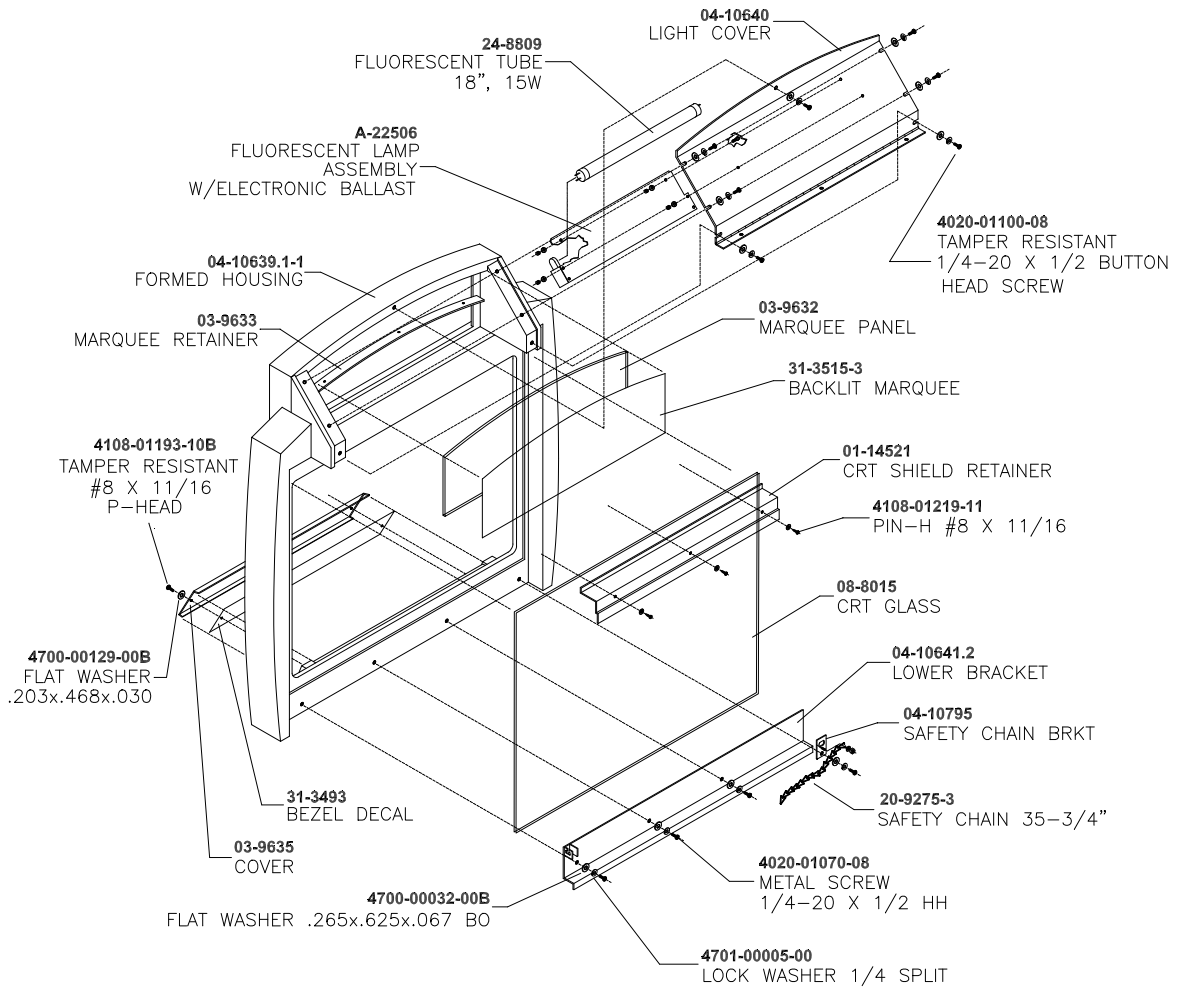

FRONT HOUSING ASSEMBLY A-23487