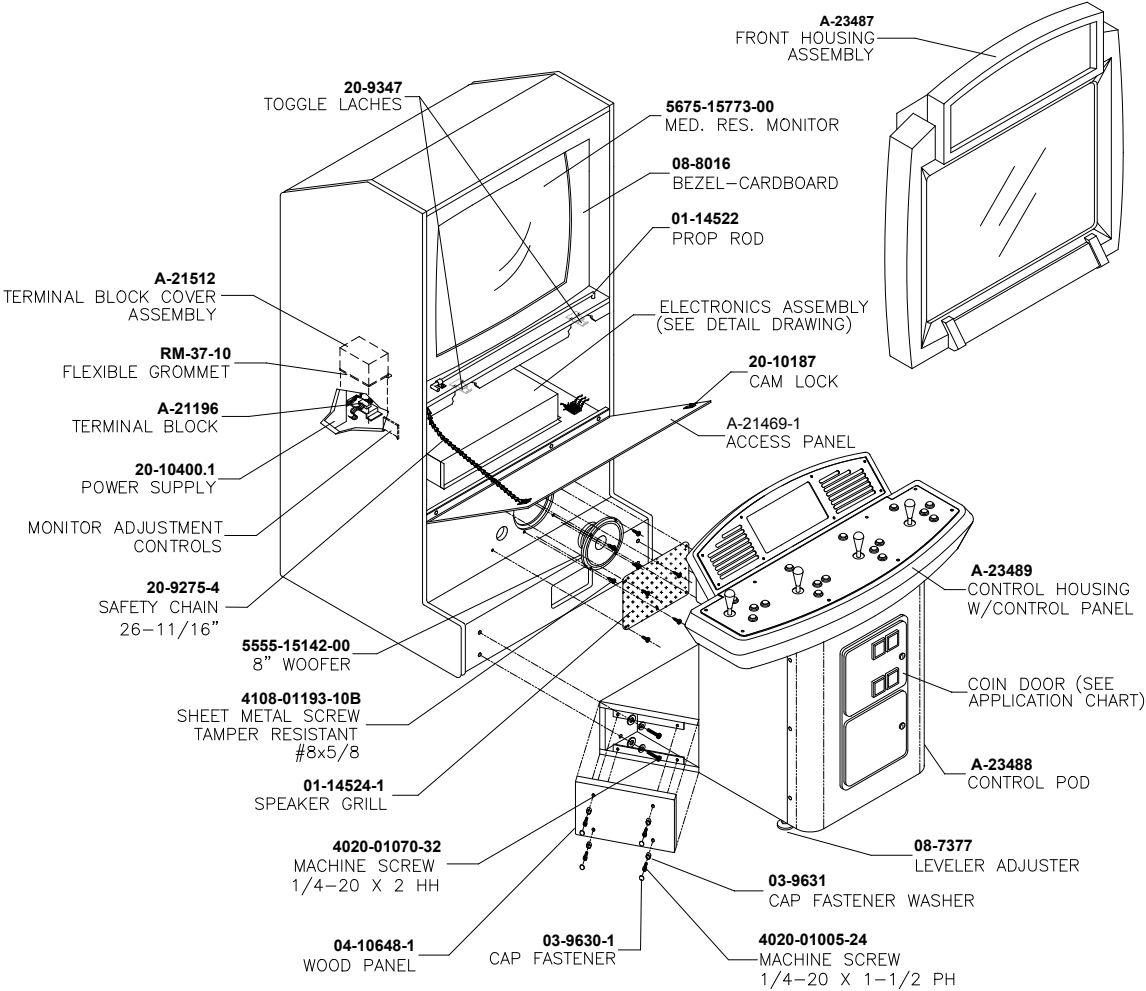

CABINET FRONT VIEW