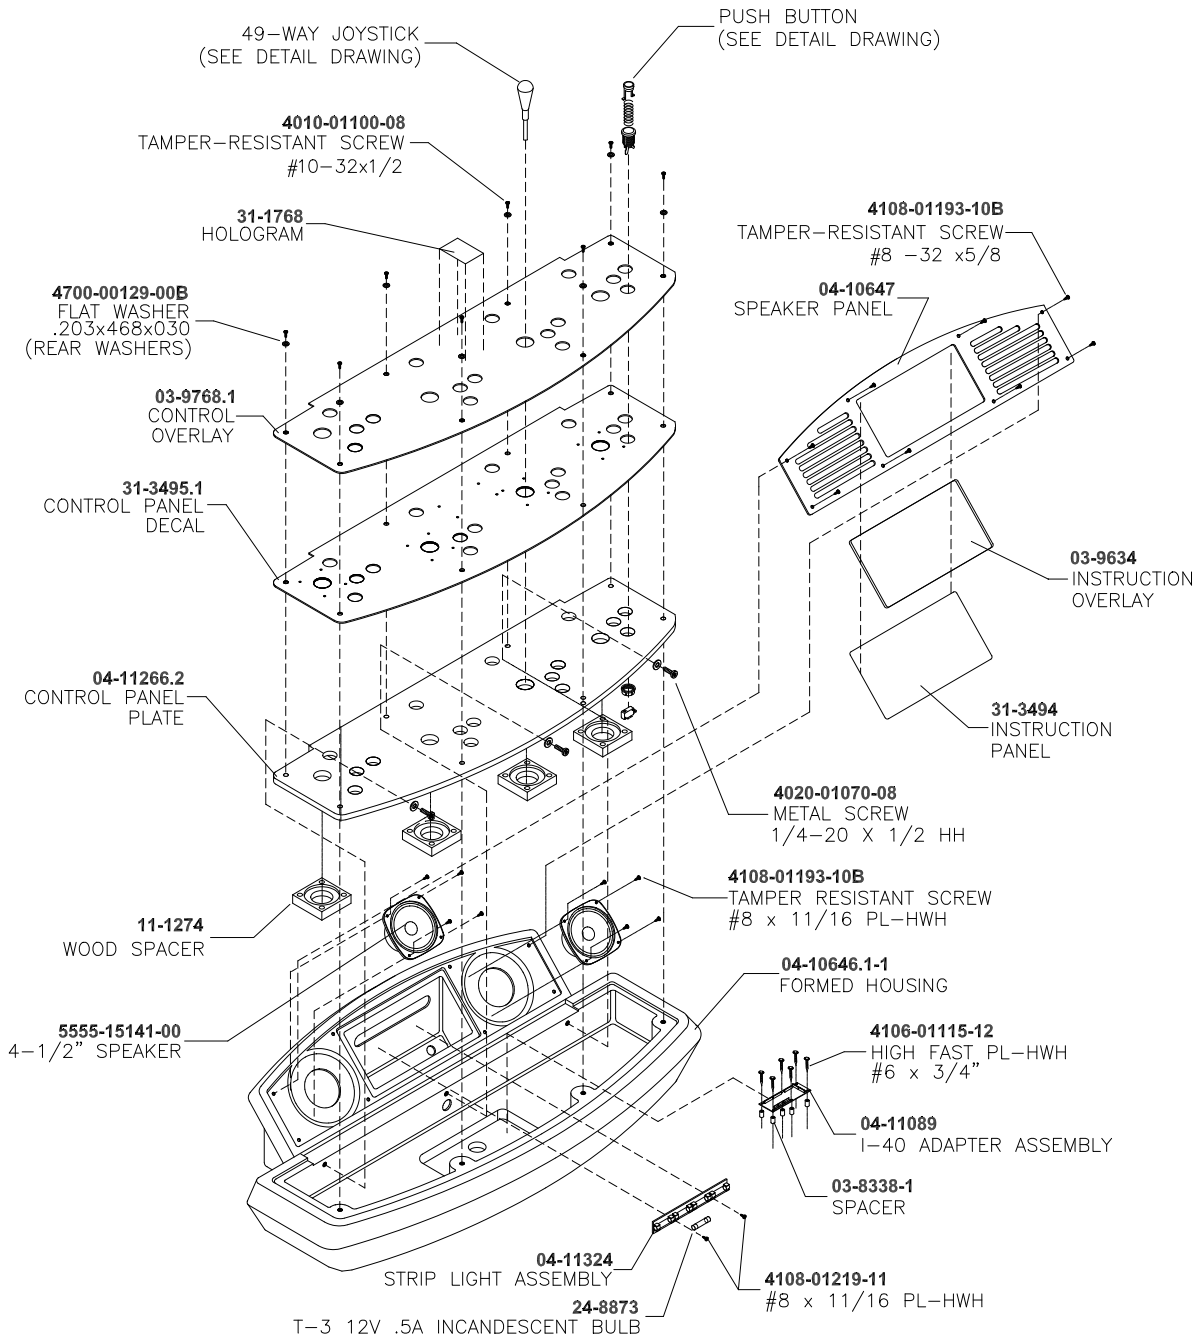

CABINET FRONT VIEW

CABINET REAR VIEW

FRONT HOUSING ASSEMBLY A-23487

MOUNTING HARDWARE KIT A-21926

CONTROL PANEL & HOUSING ASSEMBLY A-23489

COIN DOOR ASSEMBLY

**49-WAY JOYSTICK ASSEMBLY A-21939-1
AND BUTTON ASSEMBLY 20-10209-X**

ELECTRONICS ASSEMBLY A-23486

POWER SUPPLY 20-10400.1

SOUND I/O CARD A-23431-2

Field Replaceable Parts

Description	Location	Part Number
Capacitor, 2200 μ F, 16V	C310	5040-15904-00
Capacitor, 2200 μ F, 25V	C254	5040-14630-00
Crystal, 4 MHz, Type HC49U	Y2	5520-14602-00
Crystal, 16 MHz, Type HC49U	Y3	5520-14595-00
Crystal, 20 MHz, 3-Lead Type	Y1	5520-15159-00
Heatsink, TO-220, Type 5298b	U19, U20	5705-12638-00
IC, TDA7240V, 20W Amplifier	U19, U20	5370-14146-00
Oscillator, 33 MHz, TTL, Tri-State	U3	5521-13806-06
ROM, Sound Boot	U44	A-5343-45994-2
Shunt, 0.025" Square Pins	Any Jumper	5882-13046-00

CPU BOARD ASSEMBLY A-23429

Field Replaceable Parts

Description	Location	Part Number
Capacitor, 2200 μ F, 16V, Radial	C24, C115, C209, C229, C294	5040-15904-00
Heatsink, TO-220, Small	U5	5705-14562-00
Heatsink, TO-220, Type 5298b	U15	5705-12638-00
Regulator, CS5203a	U5	5250-16015-00
ROM, Boot	U27	A-5343-45994-1

RIGHT-ANGLE LINE CORD APPLICATION TABLE

Part Number Country	5850-14699-00	5850- 14699-01	5850-14699-02	5850-14699-03	5850-14699-04	5850-14699-05	5850-14699-06
USA		■					
UK				■			
Italy	■						
Japan							■
New Zealand						■	
Germany			■				
Spain			■				
Denmark			■				
Finland			■				
Holland			■				
Norway			■				
Switzerland					■		
Hungary			■				
Canada		■					
Austria			■				
France			■				
Australia						■	
Belgium			■				