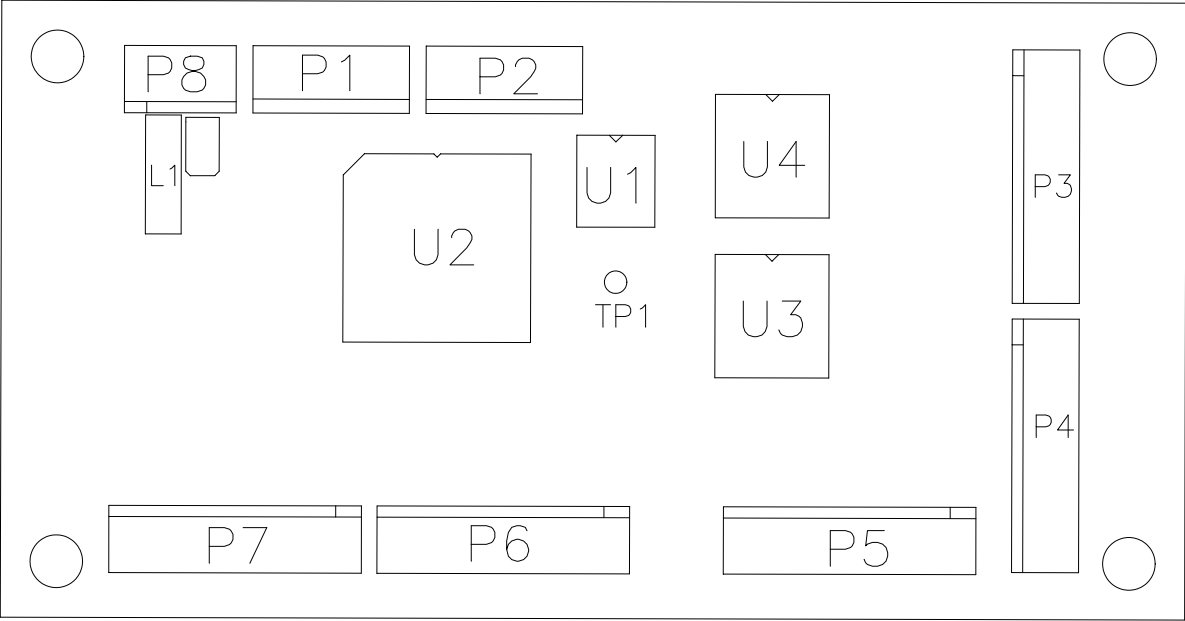

AUXILIARY ADAPTER CARD ASSEMBLY 04-12652

No Field-Replaceable Parts

I-40 BOARD ASSEMBLY 04-11089

No Field-Replaceable Parts