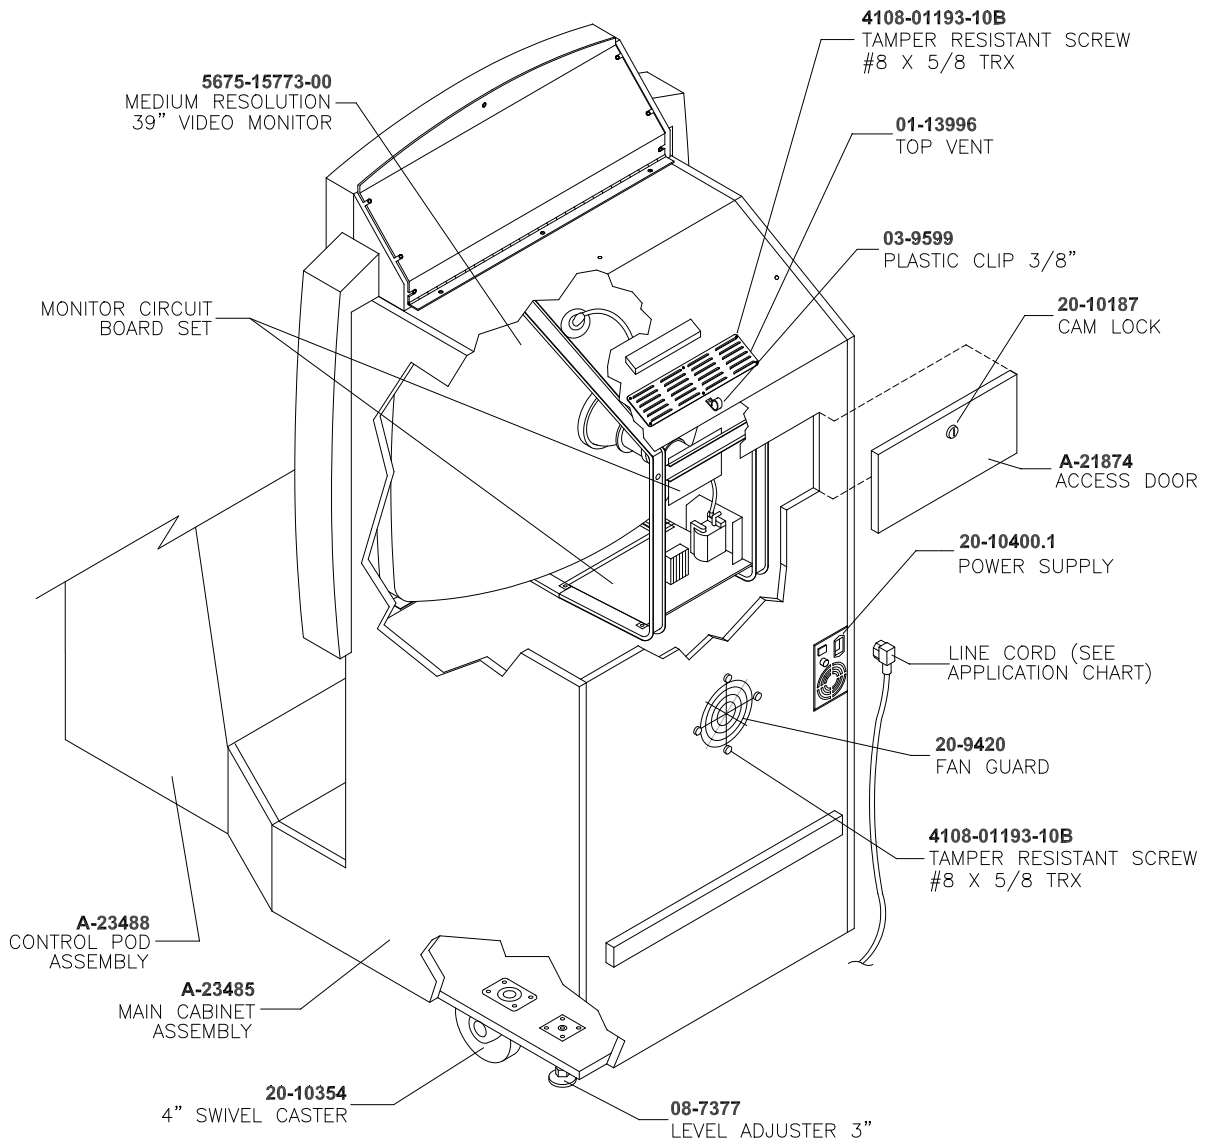

CABINET FRONT VIEW

CABINET REAR VIEW

FRONT HOUSING ASSEMBLY A-23487

MOUNTING HARDWARE KIT A-21926

CONTROL PANEL & HOUSING ASSEMBLY A-23489

COIN DOOR ASSEMBLY

**49-WAY JOYSTICK ASSEMBLY A-21939-1
AND BUTTON ASSEMBLY 20-10209-X**

ELECTRONICS ASSEMBLY A-23486

POWER SUPPLY 20-10400.1

SOUND I/O CARD A-23431-2

Field Replaceable Parts

Description	Location	Part Number
Capacitor, 2200 μ F, 16V	C310	5040-15904-00
Capacitor, 2200 μ F, 25V	C254	5040-14630-00
Crystal, 4 MHz, Type HC49U	Y2	5520-14602-00
Crystal, 16 MHz, Type HC49U	Y3	5520-14595-00
Crystal, 20 MHz, 3-Lead Type	Y1	5520-15159-00
Heatsink, TO-220, Type 5298b	U19, U20	5705-12638-00
IC, TDA7240V, 20W Amplifier	U19, U20	5370-14146-00
Oscillator, 33 MHz, TTL, Tri-State	U3	5521-13806-06
ROM, Sound Boot	U44	A-5343-45994-2
Shunt, 0.025" Square Pins	Any Jumper	5882-13046-00

CPU BOARD ASSEMBLY A-23429

Field Replaceable Parts

Description	Location	Part Number
Capacitor, 2200 μ F, 16V, Radial	C24, C115, C209, C229, C294	5040-15904-00
Heatsink, TO-220, Small	U5	5705-14562-00
Heatsink, TO-220, Type 5298b	U15	5705-12638-00
Regulator, CS5203a	U5	5250-16015-00
ROM, Boot	U27	A-5343-45994-1

TYPICAL I.E.C. LINE CORD WITH INLINE FEMALE PLUG

COIN DOOR APPLICATION TABLE

Part Number Country	09-96009-15	09-96009-17	09-96009-22	09-96009-23	09-96009-25	09-96009-33	09-96011.1-00 (Electronic)
Australia							■
Austria							■
Belgium							■
Canada						■	
Denmark							■
Finland							■
France							■
Germany							■
Holland							■
Hungary							■
Italy							■
Japan	■						
New Zealand		■					
Norway							■
Spain							■
Switzerland							■
UK							■
USA						■	