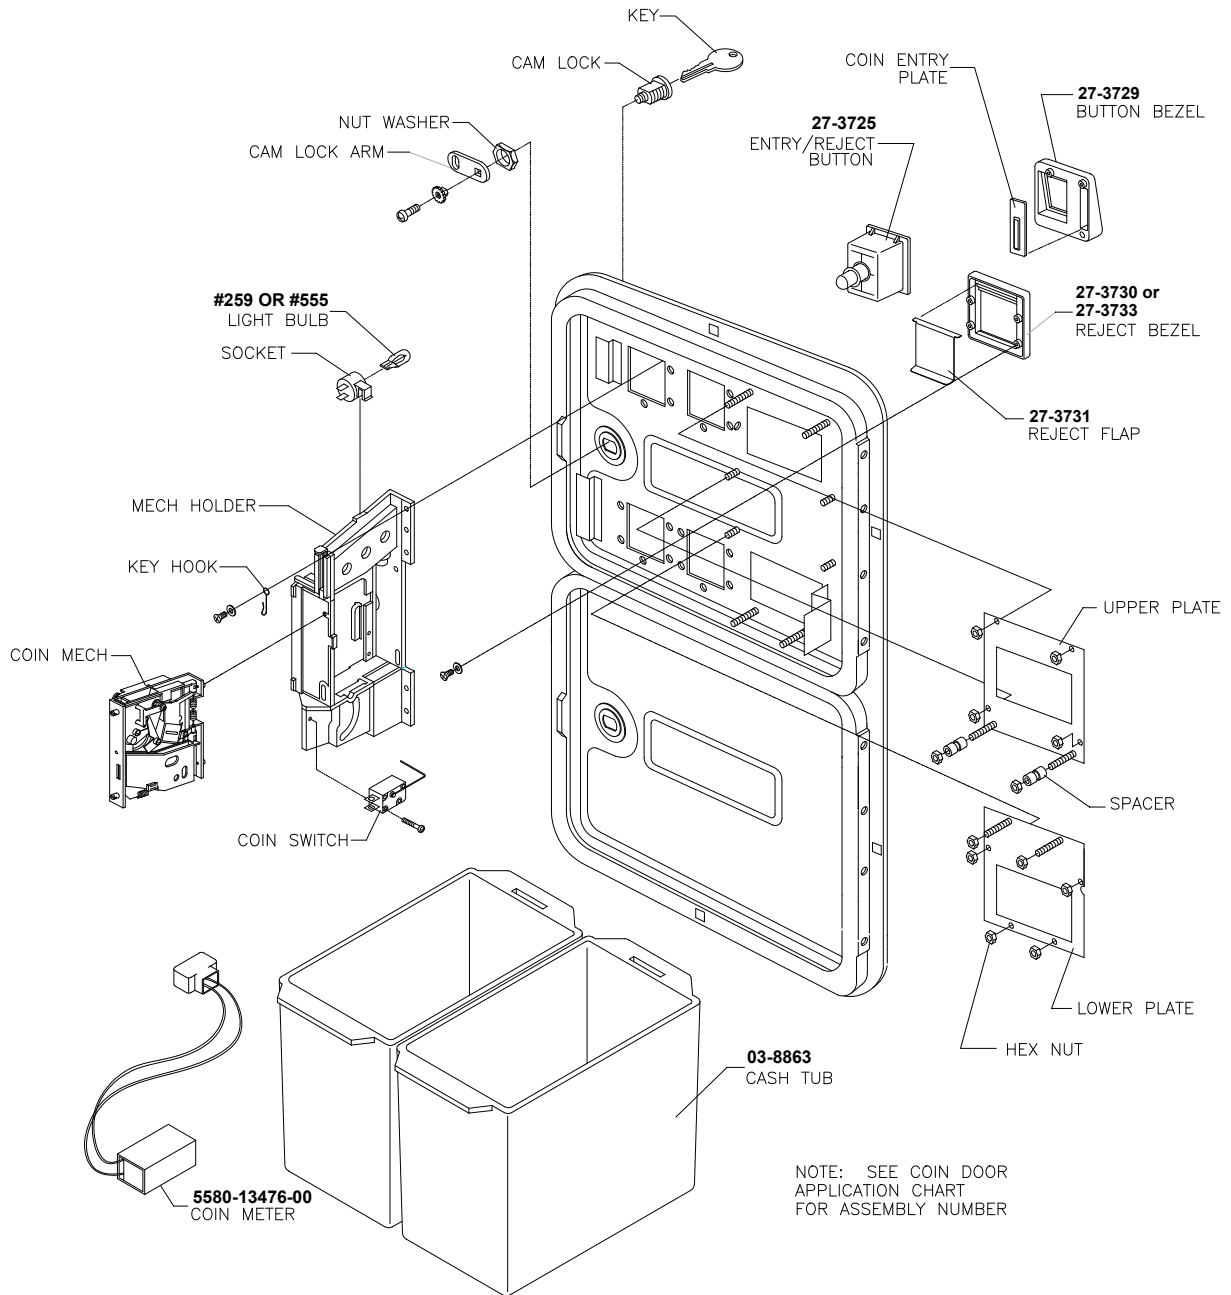

CABINET FRONT VIEW

CABINET REAR VIEW

FRONT HOUSING ASSEMBLY A-23487

MOUNTING HARDWARE KIT A-21926

CONTROL PANEL & HOUSING ASSEMBLY A-23489

COIN DOOR ASSEMBLY

**49-WAY JOYSTICK ASSEMBLY A-21939-1
AND BUTTON ASSEMBLY 20-10209-X**

ELECTRONICS ASSEMBLY A-23486

POWER SUPPLY 20-10400.1

SOUND I/O CARD A-23431-2

Field Replaceable Parts

Description	Location	Part Number
Capacitor, 2200 μ F, 16V	C310	5040-15904-00
Capacitor, 2200 μ F, 25V	C254	5040-14630-00
Crystal, 4 MHz, Type HC49U	Y2	5520-14602-00
Crystal, 16 MHz, Type HC49U	Y3	5520-14595-00
Crystal, 20 MHz, 3-Lead Type	Y1	5520-15159-00
Heatsink, TO-220, Type 5298b	U19, U20	5705-12638-00
IC, TDA7240V, 20W Amplifier	U19, U20	5370-14146-00
Oscillator, 33 MHz, TTL, Tri-State	U3	5521-13806-06
ROM, Sound Boot	U44	A-5343-45994-2
Shunt, 0.025" Square Pins	Any Jumper	5882-13046-00

CPU BOARD ASSEMBLY A-23429

Field Replaceable Parts

Description	Location	Part Number
Capacitor, 2200 μ F, 16V, Radial	C24, C115, C209, C229, C294	5040-15904-00
Heatsink, TO-220, Small	U5	5705-14562-00
Heatsink, TO-220, Type 5298b	U15	5705-12638-00
Regulator, CS5203a	U5	5250-16015-00
ROM, Boot	U27	A-5343-45994-1

TYPICAL I.E.C. LINE CORD WITH INLINE FEMALE PLUG

COIN DOOR APPLICATION TABLE

Part Number Country	09-96009-15	09-96009-17	09-96009-22	09-96009-23	09-96009-25	09-96009-33	09-96011.1-00 (Electronic)
Australia							■
Austria							■
Belgium							■
Canada						■	
Denmark							■
Finland							■
France							■
Germany							■
Holland							■
Hungary							■
Italy							■
Japan	■						
New Zealand		■					
Norway							■
Spain							■
Switzerland							■
UK							■
USA						■	