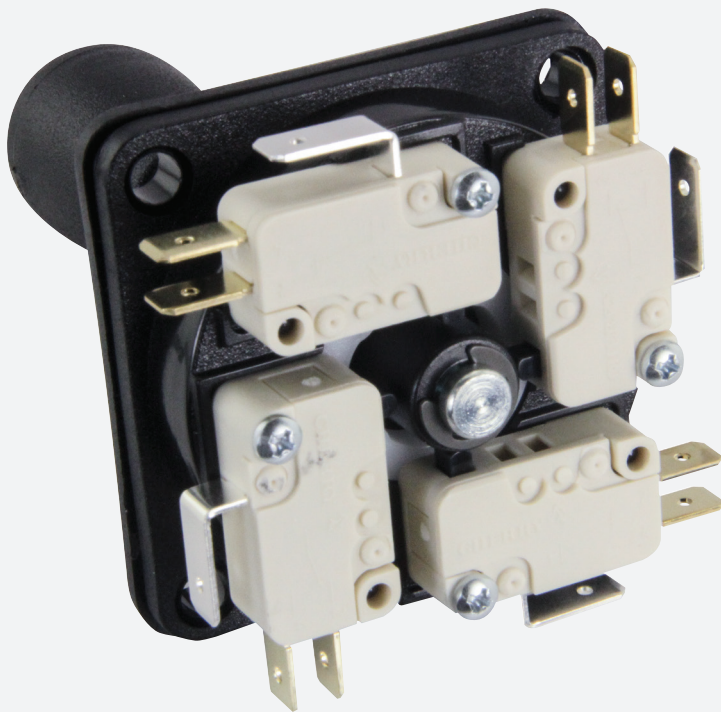

4-Way Black Joystick with .250" Terminal Microswitches

- Joystick used on Wizard of Oz Crane by Elaut
- 4-Way gated actuation
- .250" Microswitches

Part Number	Description
50-0155-00	4-Way Black Joystick with .250" Terminal Microswitches